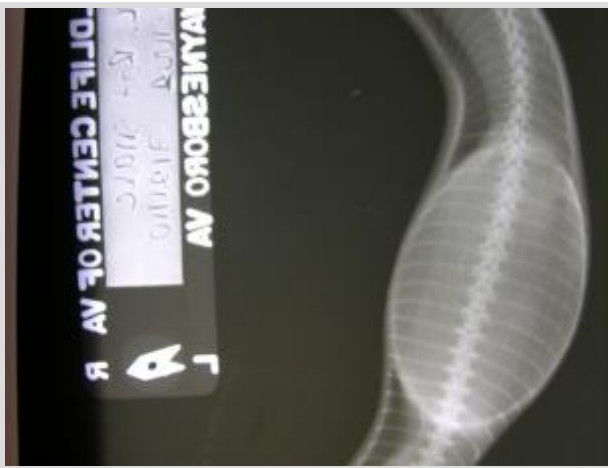

Snake Egg Surgery 2010

(https://www.wildlifecenter.org/sites/default/files/wp/wp-content/uploads/2010/08/Rat-Snake-Wooden-Egg-Removal-16_1.JPG).

An unintended consequence ...

PATIENT: Eastern Ratsnake, #10-1604 (/patient-numbers/).

LOCATION: Hurt, Virginia

INJURY: Swallowed wooden egg

ADMISSION DATE: July 20

PROGNOSIS: Released, August 3

On July 20, an Eastern Ratsnake was found in Hurt, Virginia [Pittsylvania County] that had swallowed a wooden egg -- an egg 'decoy' left in a nest to encourage a chicken to roost there. The snake was first examined by Dr. Lori Leonard of Concord Veterinary Services (<http://www.lorileonardvet.com/>) and then brought up to the Wildlife Center. The Center veterinary team, led by Dr. Miranda Sadar, took the snake into surgery and, in a 79-minute procedure, successfully removed the egg.

Right after surgery the snake was taken to the "Hot Dog Warmer" (/support-the-center/contributing-supplies-and-food/medical-supplies/) -- a new piece of equipment purchased through the generosity of a wildlife enthusiast; the snake regained consciousness much more quickly.

The snake was treated with fluids, pain medications, and anti-inflammatories and on July 28 received its first post-surgery food and water. On August 3, the snake was given a final exam by the Center's veterinary staff and cleared for release. The individual who originally rescued the snake came up to the Center and returned it to its home territory for release.